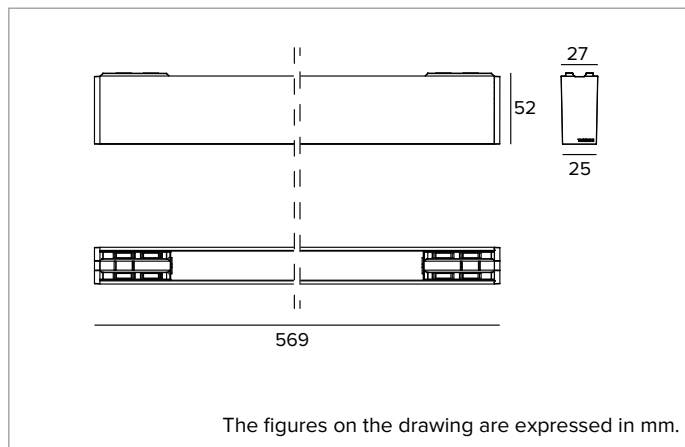

SOURCE

LED Engine made of linear LED boards Ra90.

Energy efficiency class: E

Nominal power: 12W

Nominal flux: 1452lm

Colour rendering index: 90

Rf: 91.4

Rg: 100.8

CCT nominal: 3000K

SDCM: 3

Lifetime (L80/B10): >50000h tq +25°C

ILLUMINOTECHNICAL CHARACTERISTICS

Diffused light: white highly reflective MCPET reflector and opaline polycarbonate Louver screen.

Emission: OPAL

Optical efficiency: 64%

Fixture flux: 923lm

Luminous efficacy: 69lm/W

Photobiological safety: Compliant with RG1 low risk group

MECHANICAL CHARACTERISTICS

White painted extruded aluminium body. L=569mm

Colour and finish: Plaster white

Dimensions: L=569mm

Weight: 0.57Kg

Version: STANDARD

Degree of protection: IP20

ELECTRICAL CHARACTERISTICS

Fixture Power: 13W

Power supply: 48Vdc

Insulation Class: CLASS 3

Class F: YES

Ambient temperature: 0°C / +25°C

INSTALLATION

Extremely rapid, versatile and simple mechanical and electrical coupling system using magnets which support the fixture on the Power Track and feed power inside the fixture on all versions.

NOTES

110-277Vac version available on request.

WARRANTY

5 years.

WARNING

Luminaire designed for disposal/recycling at end-of-life. Replaceable (LED only) light source by a professional. Replaceable control gear by a professional.

Due to the technological evolution of the electronic components, the data provided may be updated, and as such, confirmation must be requested during the order process.

Luminous flux and power supply have +/-10% tolerances with respect to the indicated value. tq +25°C (CIE 121).

We reserve the right to make technical changes.

Targetti Sankey S.r.l.
Via Pratese, 164
50145 Firenze - Italy
Tel: +39 055 37911
targetti.com
targetti@targetti.com

CCIAA Firenze
Share Capital:
€ 500.000,00
VAT N. (IT):
01537660480
R.E.A.: FI-275656

TARGETTI